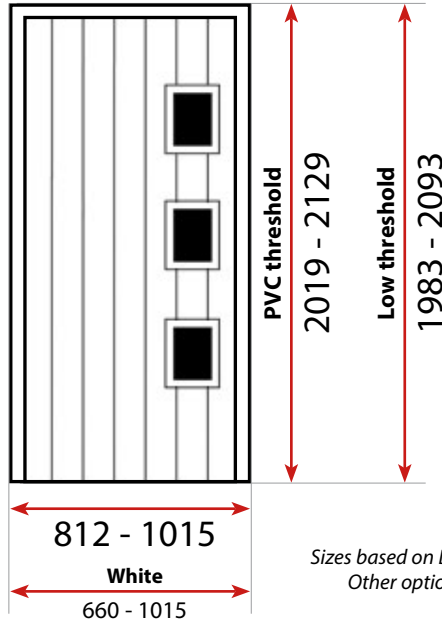

FRAME

White	A
Mahogany	B
Cherrywood	B
Oak	B
Whitegrain	D
Brown-Black	D
Chartwell	D
Grey	D
Cream	D
Mahogany BOTH SIDES	C
Cherrywood BOTH SIDES	C
Oak BOTH SIDES	C

Y 3 square

Add 30mm to include a Sill

Options in red available in 7 days

DOOR

A	White
B	Red
B	Green
B	Blue
B	Black
C	Darkwood
C	Oak
D	Chartwell
D	Grey
D	Cream
Not Available	Darkwood BOTH SIDES
Not Available	Oak BOTH SIDES