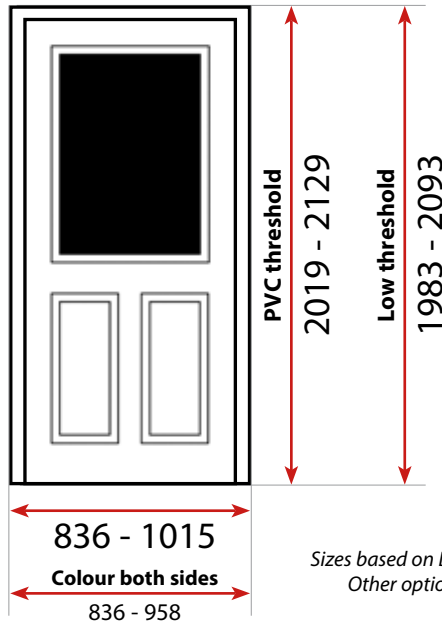

FRAME

White	A
Mahogany	B
Cherrywood	B
Oak	B
Whitegrain	D
Brown-Black	D
Chartwell	D
Grey	D
Cream	D
Mahogany BOTH SIDES	C
Cherrywood BOTH SIDES	C
Oak BOTH SIDES	C

F 2 panel 1 square

Add 30mm to include a Sill

*Sizes based on Door-Stop profile.
Other options available.*

Options in red available in 7 days

DOOR

A	White
B	Red
B	Green
B	Blue
B	Black
C	Darkwood
C	Oak
D	Chartwell
D	Grey
D	Cream
E	Darkwood BOTH SIDES
E	Oak BOTH SIDES