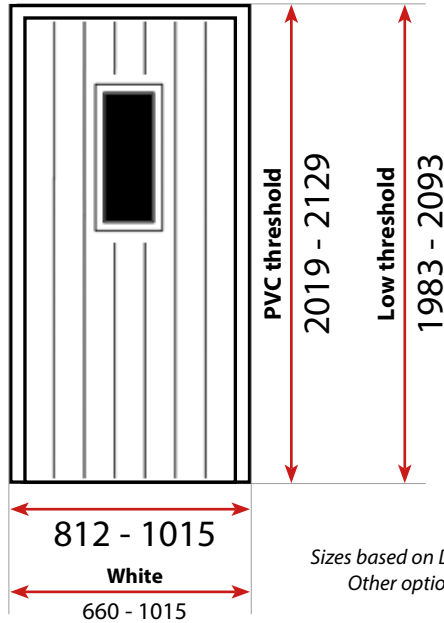

FRAME

White	A
Mahogany	B
Cherrywood	B
Oak	B
Whitegrain	D
Brown-Black	D
Chartwell	D
Grey	D
Cream	D
Mahogany BOTH SIDES	C
Cherrywood BOTH SIDES	C
Oak BOTH SIDES	C

U 1 square

GLASS PATTERNS	
Laminated Glass.....	£8
Thermal Glass.....	£8.53

Options in red available in 7 days

DOOR

A	White
B	Red
B	Green
B	Blue
B	Black
C	Darkwood
C	Oak
D	Chartwell
D	Grey
D	Cream
Not Available	Darkwood BOTH SIDES
Not Available	Oak BOTH SIDES