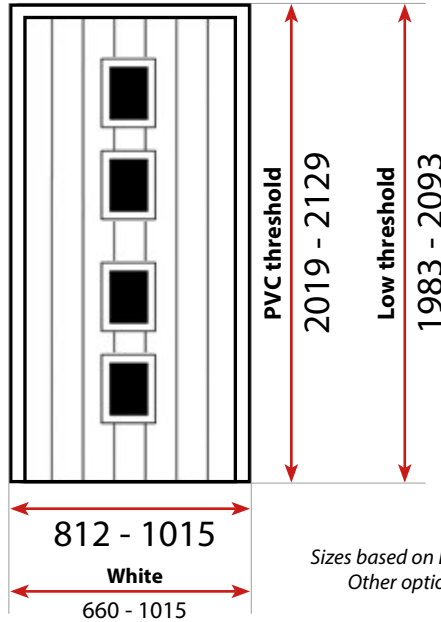

FRAME

White	A
Mahogany	B
Cherrywood	B
Oak	B
Whitegrain	D
Brown-Black	D
Chartwell	D
Grey	D
Cream	D
Mahogany BOTH SIDES	C
Cherrywood BOTH SIDES	C
Oak BOTH SIDES	C

W 4 square

Options in red available in 7 days

DOOR

A	White
B	Red
B	Green
B	Blue
B	Black
C	Darkwood
C	Oak
D	Chartwell
D	Grey
D	Cream
Not Available	Darkwood BOTH SIDES
Not Available	Oak BOTH SIDES