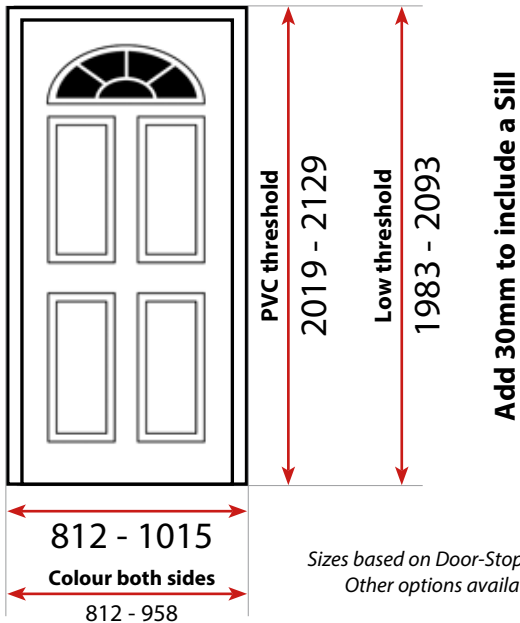

**J 4 panel sunburst**

GLASS PATTERNS	
Laminated Glass.....	£8
Thermal Glass.....	£5.33

Options in red available in 7 days

**DOOR**

<b>A</b>	White
<b>B</b>	Red
<b>B</b>	Green
<b>B</b>	Blue
<b>B</b>	Black
<b>C</b>	Darkwood
<b>C</b>	Oak
<b>D</b>	Chartwell
<b>D</b>	Grey
<b>D</b>	Cream
<b>E</b>	Darkwood BOTH SIDES
<b>E</b>	Oak BOTH SIDES