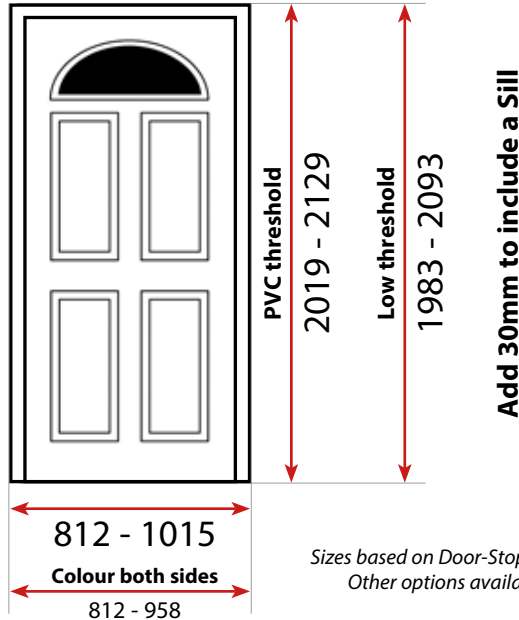

FRAME

White	A
Mahogany	B
Cherrywood	B
Oak	B
Whitegrain	D
Brown-Black	D
Chartwell	D
Grey	D
Cream	D
Mahogany BOTH SIDES	C
Cherrywood BOTH SIDES	C
Oak BOTH SIDES	C

D 4 panel 1 arch

Options in red available in 7 days

DOOR

A	White
B	Red
B	Green
B	Blue
B	Black
C	Darkwood
C	Oak
D	Chartwell
D	Grey
D	Cream
E	Darkwood BOTH SIDES
E	Oak BOTH SIDES