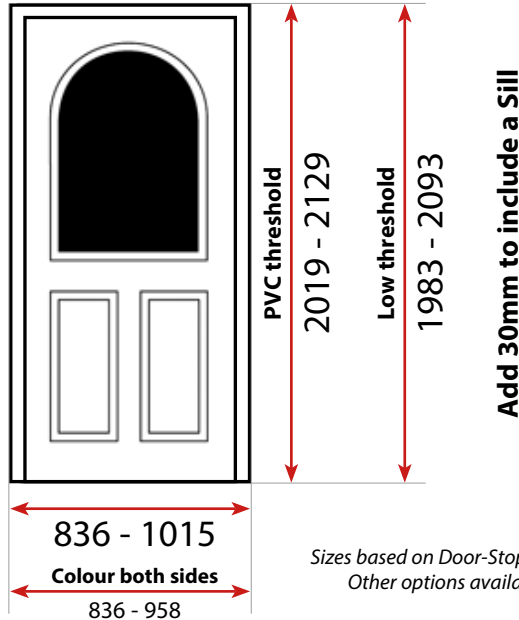

FRAME

White	A
Mahogany	B
Cherrywood	B
Oak	B
Whitegrain	D
Brown-Black	D
Chartwell	D
Grey	D
Cream	D
Mahogany BOTH SIDES	C
Cherrywood BOTH SIDES	C
Oak BOTH SIDES	C

E 2 panel 1 arch

Options in red available in 7 days

DOOR

A	White
B	Red
B	Green
B	Blue
B	Black
C	Darkwood
C	Oak
D	Chartwell
D	Grey
D	Cream
E	Darkwood BOTH SIDES
E	Oak BOTH SIDES