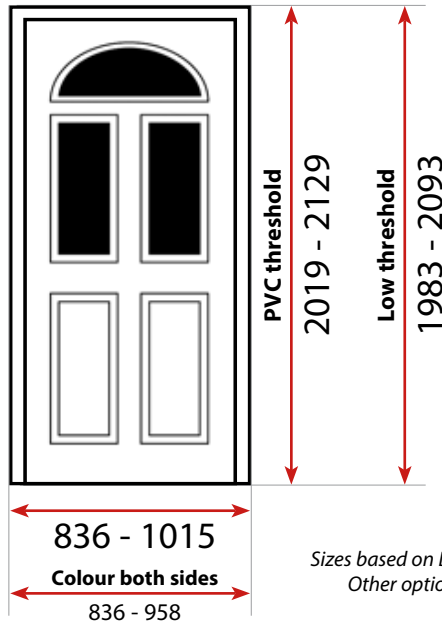

FRAME

White	A
Mahogany	B
Cherrywood	B
Oak	B
Whitegrain	D
Brown-Black	D
Chartwell	D
Grey	D
Cream	D
Mahogany BOTH SIDES	C
Cherrywood BOTH SIDES	C
Oak BOTH SIDES	C

G 2 panel 2 square 1 arch

Add 30mm to include a Sill

*Sizes based on Door-Stop profile.
Other options available.*

Options in red available in 7 days

DOOR

A	White
B	Red
B	Green
B	Blue
B	Black
C	Darkwood
C	Oak
D	Chartwell
D	Grey
D	Cream
E	Darkwood BOTH SIDES
E	Oak BOTH SIDES