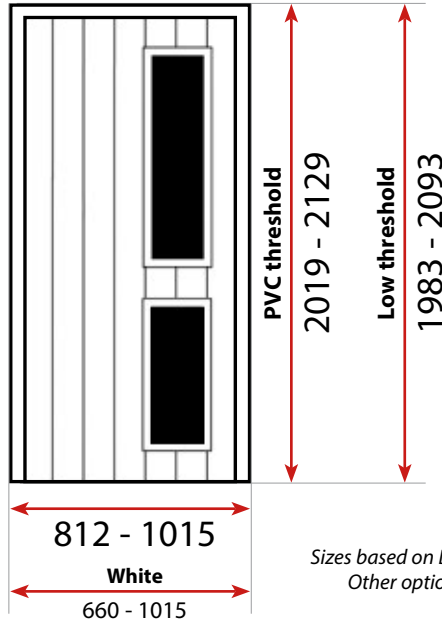

FRAME

White	A
Mahogany	B
Cherrywood	B
Oak	B
Whitegrain	D
Brown-Black	D
Chartwell	D
Grey	D
Cream	D
Mahogany BOTH SIDES	C
Cherrywood BOTH SIDES	C
Oak BOTH SIDES	C

Z twin side

Options in red available in 7 days

DOOR

A	White
B	Red
B	Green
B	Blue
B	Black
C	Darkwood
C	Oak
D	Chartwell
D	Grey
D	Cream
Not Available	Darkwood BOTH SIDES
Not Available	Oak BOTH SIDES