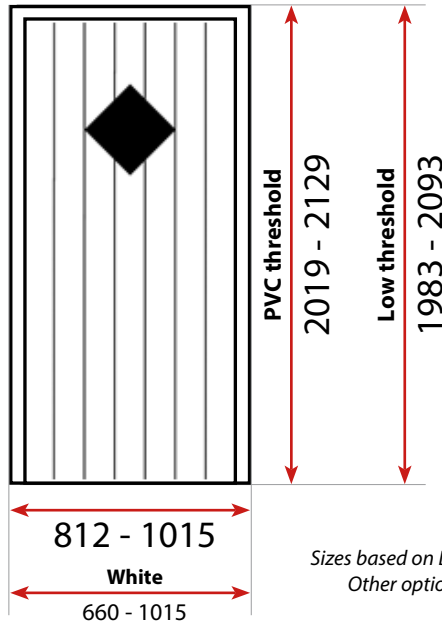

FRAME

White	A
Mahogany	B
Cherrywood	B
Oak	B
Whitegrain	D
Brown-Black	D
Chartwell	D
Grey	D
Cream	D
Mahogany BOTH SIDES	C
Cherrywood BOTH SIDES	C
Oak BOTH SIDES	C

P diamond

Add 30mm to include a Sill

*Sizes based on Door-Stop profile.
Other options available.*

GLASS PATTERNS	
Laminated Glass.....	£8
Thermal Glass.....	£4.27

Options in red available in 7 days

DOOR

A	White
B	Red
B	Green
B	Blue
B	Black
C	Darkwood
C	Oak
D	Chartwell
D	Grey
D	Cream
Not Available	Darkwood BOTH SIDES
Not Available	Oak BOTH SIDES