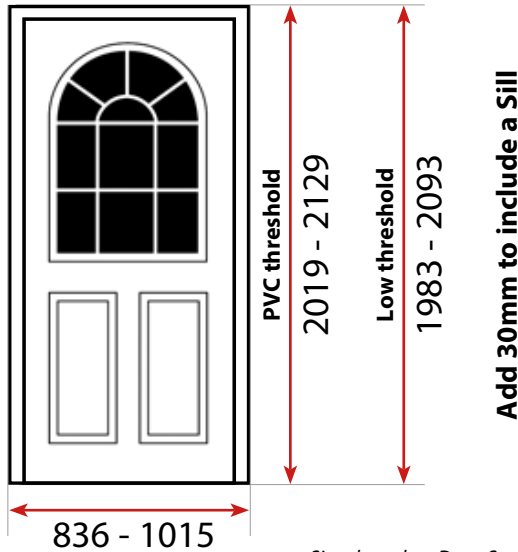

FRAME

White	A
Mahogany	B
Cherrywood	B
Oak	B
Whitegrain	D
Brown-Black	D
Chartwell	D
Grey	D
Cream	D
Mahogany BOTH SIDES	C
Cherrywood BOTH SIDES	C
Oak BOTH SIDES	C

L 2 panel sunburst

*Sizes based on Door-Stop profile.
Other options available.*

GLASS PATTERNS	
Laminated Glass.....	£8
Thermal Glass.....	£13.57

Options in red available in 7 days

DOOR

A	White
Not Available	Red
Not Available	Green
Not Available	Blue
Not Available	Black
Not Available	Darkwood
Not Available	Oak
Not Available	Chartwell
Not Available	Grey
Not Available	Cream
Not Available	Darkwood BOTH SIDES
Not Available	Oak BOTH SIDES