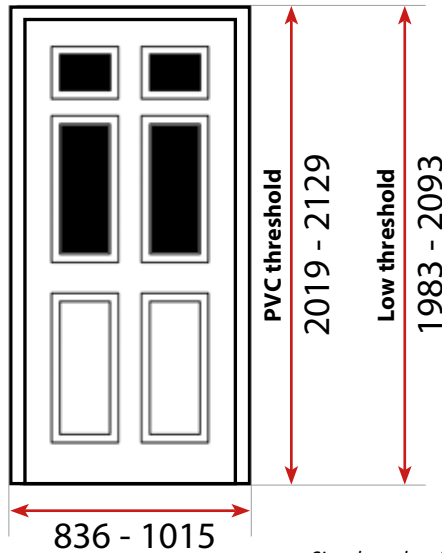

FRAME

White	A
Mahogany	B
Cherrywood	B
Oak	B
Whitegrain	D
Brown-Black	D
Chartwell	D
Grey	D
Cream	D
Mahogany BOTH SIDES	C
Cherrywood BOTH SIDES	C
Oak BOTH SIDES	C

T 2 panel 4 square

*Sizes based on Door-Stop profile.
Other options available.*

Options in red available in 7 days

DOOR

A	White
B	Red
B	Green
B	Blue
B	Black
C	Darkwood
C	Oak
D	Chartwell
D	Grey
D	Cream
Not Available	Darkwood BOTH SIDES
Not Available	Oak BOTH SIDES