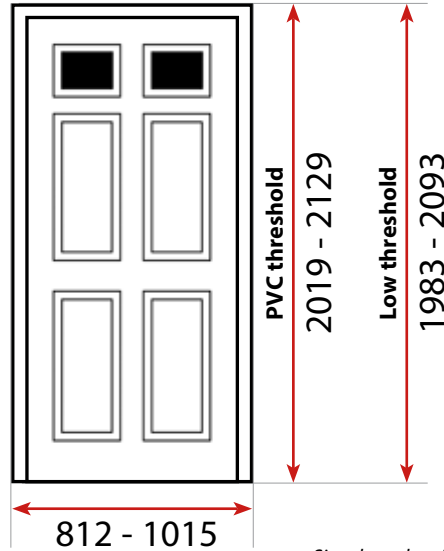

FRAME

White	A
Mahogany	B
Cherrywood	B
Oak	B
Whitegrain	D
Brown-Black	D
Chartwell	D
Grey	D
Cream	D
Mahogany BOTH SIDES	C
Cherrywood BOTH SIDES	C
Oak BOTH SIDES	C

I 4 panel 2 square

*Sizes based on Door-Stop profile.
Other options available.*

Options in red available in 7 days

DOOR

A	White
B	Red
B	Green
B	Blue
B	Black
C	Darkwood
C	Oak
D	Chartwell
D	Grey
D	Cream
Not Available	Darkwood BOTH SIDES
Not Available	Oak BOTH SIDES