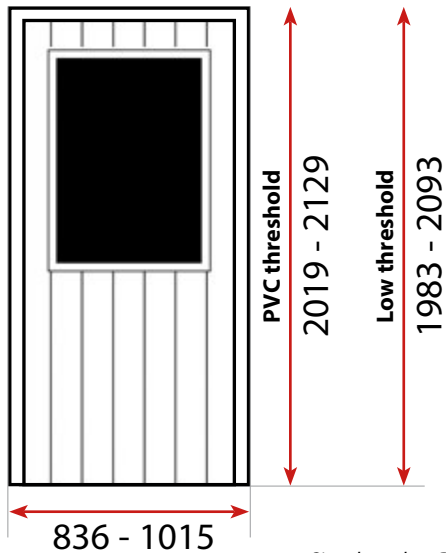

FRAME

White	A
Mahogany	B
Cherrywood	B
Oak	B
Whitegrain	D
Brown-Black	D
Chartwell	D
Grey	D
Cream	D
Mahogany BOTH SIDES	C
Cherrywood BOTH SIDES	C
Oak BOTH SIDES	C

V cottage half glaze

*Sizes based on Door-Stop profile.
Other options available.*

Options in red available in 7 days

DOOR

A	White
B	Red
B	Green
B	Blue
B	Black
C	Darkwood
C	Oak
D	Chartwell
D	Grey
D	Cream
Not Available	Darkwood BOTH SIDES
Not Available	Oak BOTH SIDES