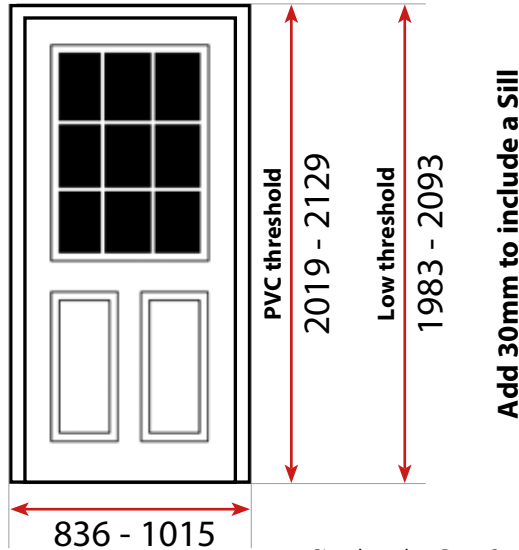

FRAME

White	A
Mahogany	B
Cherrywood	B
Oak	B
Whitegrain	D
Brown-Black	D
Chartwell	D
Grey	D
Cream	D
Mahogany BOTH SIDES	C
Cherrywood BOTH SIDES	C
Oak BOTH SIDES	C

K 2 panel 1 grill

*Sizes based on Door-Stop profile.
Other options available.*

GLASS PATTERNS	
Laminated Glass.....	£8
Thermal Glass.....	£10.85

Options in red available in 7 days

DOOR

A	White
B	Red
B	Green
B	Blue
B	Black
C	Darkwood
C	Oak
D	Chartwell
D	Grey
D	Cream
Not Available	Darkwood BOTH SIDES
Not Available	Oak BOTH SIDES