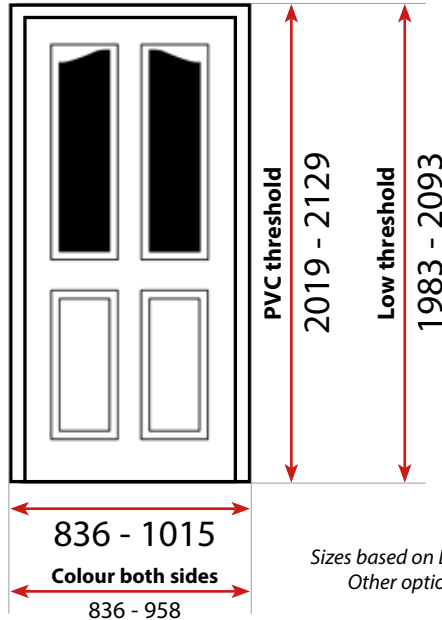

FRAME

White	A
Mahogany	B
Cherrywood	B
Oak	B
Whitegrain	D
Brown-Black	D
Chartwell	D
Grey	D
Cream	D
Mahogany BOTH SIDES	C
Cherrywood BOTH SIDES	C
Oak BOTH SIDES	C

B 2 panel 2 angle

Options in red available in 7 days

DOOR

A	White
B	Red
B	Green
B	Blue
B	Black
C	Darkwood
C	Oak
D	Chartwell
D	Grey
D	Cream
E	Darkwood BOTH SIDES
E	Oak BOTH SIDES