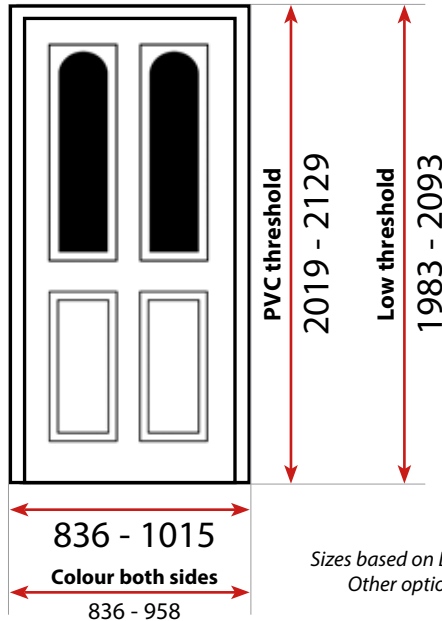

FRAME

White	A
Mahogany	B
Cherrywood	B
Oak	B
Whitegrain	D
Brown-Black	D
Chartwell	D
Grey	D
Cream	D
Mahogany BOTH SIDES	C
Cherrywood BOTH SIDES	C
Oak BOTH SIDES	C

A 2 panel 2 arch

Add 30mm to include a Sill

*Sizes based on Door-Stop profile.
Other options available.*

Options in red available in 7 days

DOOR

A	White
B	Red
B	Green
B	Blue
B	Black
C	Darkwood
C	Oak
D	Chartwell
D	Grey
D	Cream
E	Darkwood BOTH SIDES
E	Oak BOTH SIDES