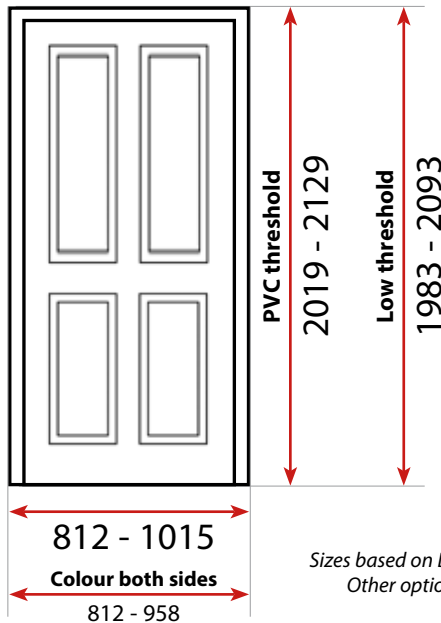

FRAME

White	A
Mahogany	B
Cherrywood	B
Oak	B
Whitegrain	D
Brown-Black	D
Chartwell	D
Grey	D
Cream	D
Mahogany BOTH SIDES	C
Cherrywood BOTH SIDES	C
Oak BOTH SIDES	C

DOOR

A	White
B	Red
B	Green
B	Blue
B	Black
C	Darkwood
C	Oak
D	Chartwell
D	Grey
D	Cream
E	Darkwood BOTH SIDES
E	Oak BOTH SIDES

Q 4 panel

Add 30mm to include a Sill

*Sizes based on Door-Stop profile.
Other options available.*

Options in red available in 7 days