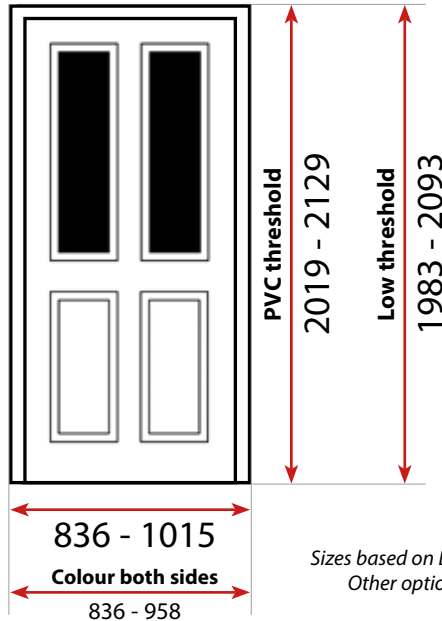

FRAME

White	A
Mahogany	B
Cherrywood	B
Oak	B
Whitegrain	D
Brown-Black	D
Chartwell	D
Grey	D
Cream	D
Mahogany BOTH SIDES	C
Cherrywood BOTH SIDES	C
Oak BOTH SIDES	C

C 2 panel 2 square

*Sizes based on Door-Stop profile.
Other options available.*

Options in red available in 7 days

DOOR

A	White
B	Red
B	Green
B	Blue
B	Black
C	Darkwood
C	Oak
D	Chartwell
D	Grey
D	Cream
E	Darkwood BOTH SIDES
E	Oak BOTH SIDES