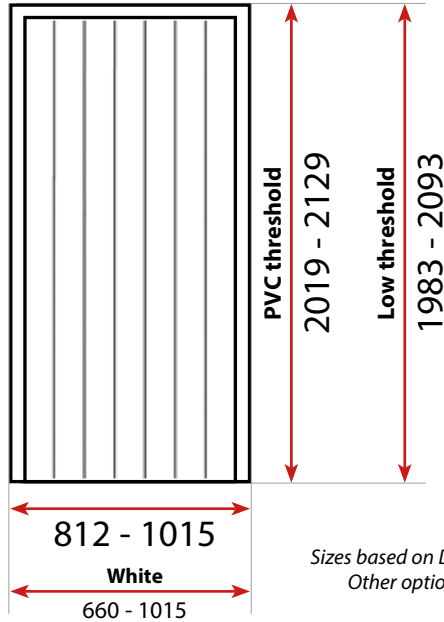

FRAME

White	A
Mahogany	B
Cherrywood	B
Oak	B
Whitegrain	D
Brown-Black	D
Chartwell	D
Grey	D
Cream	D
Mahogany BOTH SIDES	C
Cherrywood BOTH SIDES	C
Oak BOTH SIDES	C

R cottage

Add 30mm to include a Sill

Options in red available in 7 days

DOOR

A	White
B	Red
B	Green
B	Blue
B	Black
C	Darkwood
C	Oak
D	Chartwell
D	Grey
D	Cream
Not Available	Darkwood BOTH SIDES
Not Available	Oak BOTH SIDES