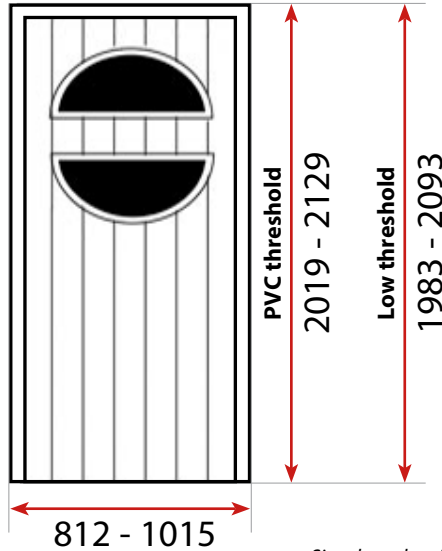

FRAME

White	A
Mahogany	B
Cherrywood	B
Oak	B
Whitegrain	D
Brown-Black	D
Chartwell	D
Grey	D
Cream	D
Mahogany BOTH SIDES	C
Cherrywood BOTH SIDES	C
Oak BOTH SIDES	C

X circle

Add 30mm to include a Sill

*Sizes based on Door-Stop profile.
Other options available.*

Options in red available in 7 days

DOOR

A	White
B	Red
B	Green
B	Blue
B	Black
C	Darkwood
C	Oak
D	Chartwell
D	Grey
D	Cream
Not Available	Darkwood BOTH SIDES
Not Available	Oak BOTH SIDES