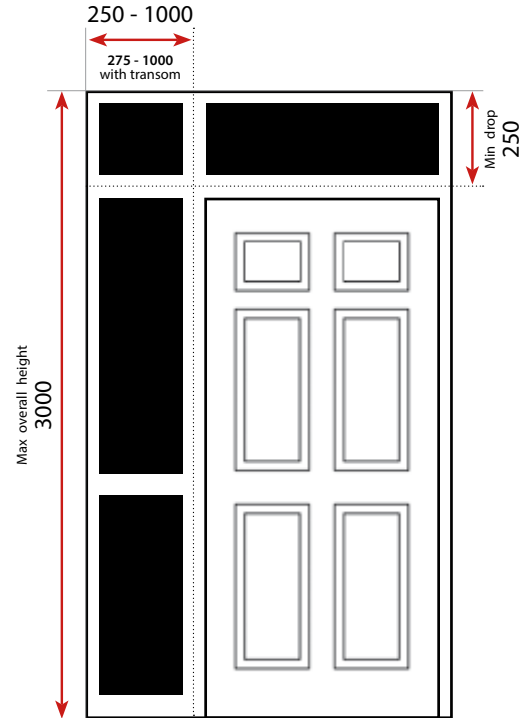

Glazed sidepanels and topboxes

Above sidepanels and topboxes
glazed with glass patterns only

Above sidepanels and topboxes glazed with glass patterns only