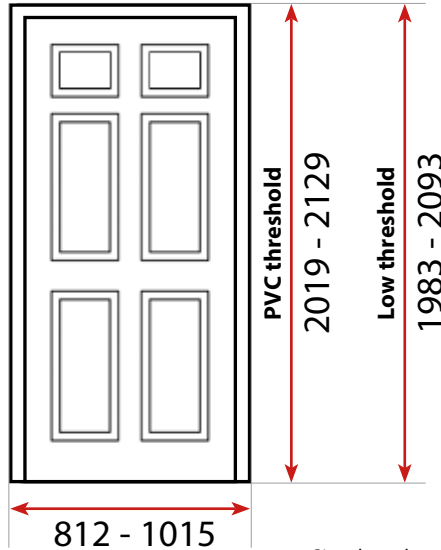

FRAME

White	A
Mahogany	B
Cherrywood	B
Oak	B
Whitegrain	D
Brown-Black	D
Chartwell	D
Grey	D
Cream	D
Mahogany BOTH SIDES	C
Cherrywood BOTH SIDES	C
Oak BOTH SIDES	C

H 6 panel

*Sizes based on Door-Stop profile.
Other options available.*

Options in red available in 7 days

DOOR

A	White
B	Red
B	Green
B	Blue
B	Black
C	Darkwood
C	Oak
D	Chartwell
D	Grey
D	Cream
Not Available	Darkwood BOTH SIDES
Not Available	Oak BOTH SIDES